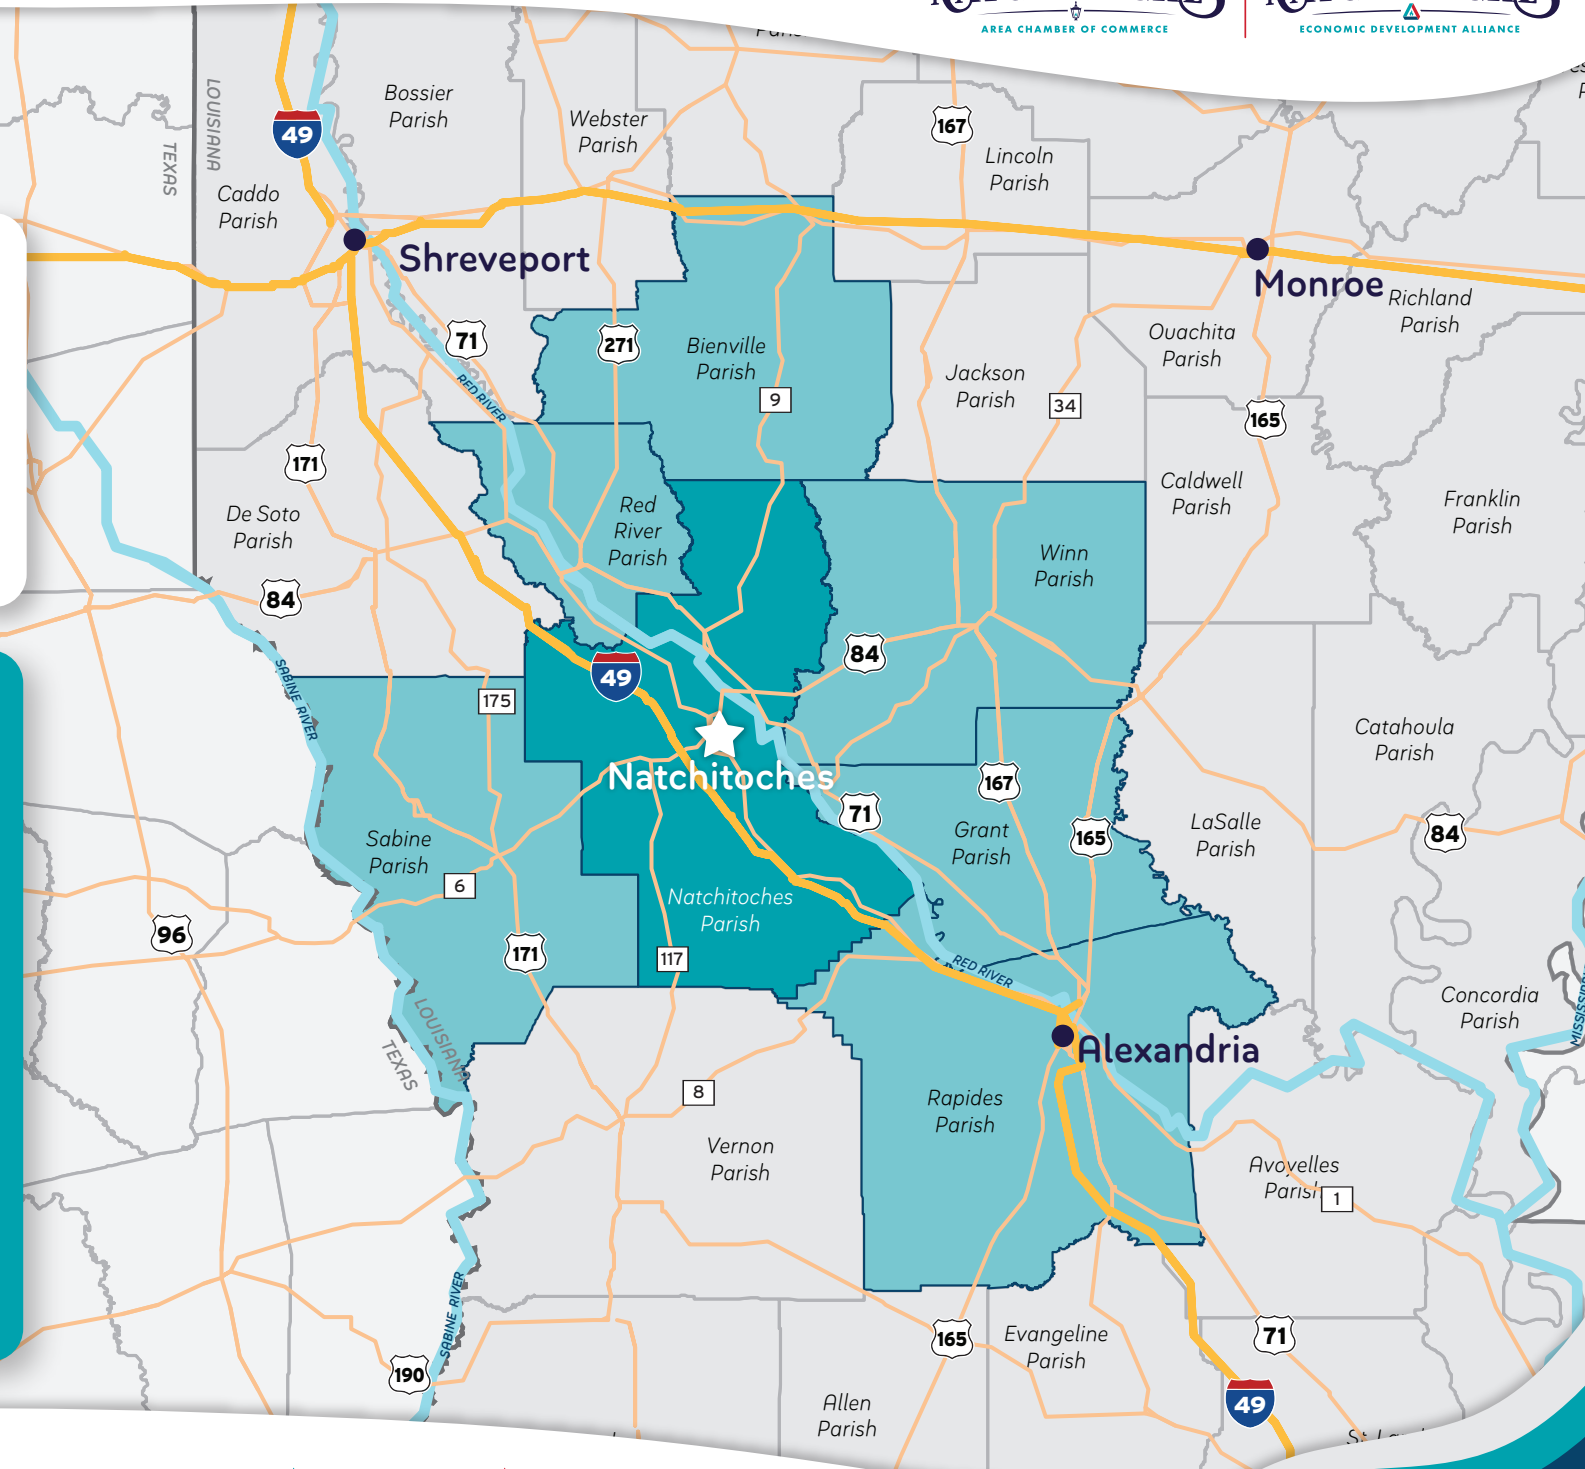

Natchitoches Labor Region Map

NATCHITOCHEES, LA

-  Interstates
-  Highways
-  Natchitoches Parish
-  Natchitoches Labor Region

Labor Region Overview

 **7 Parishes**

Bienville • Grant • Natchitoches
Rapides • Red River • Sabine • Winn

238,771
Population

103,367
Labor Force

\$74,404
Avg. Household
Income

25 Min
Drive Time
to Work

Laura Lyles President & CEO – Chamber
Executive Director – NEDA

laura@gonatchitoches.com
gonatchitoches.com

O: 318-238-1942
C: 318-652-0824

373 Second Street
Natchitoches, LA 71457